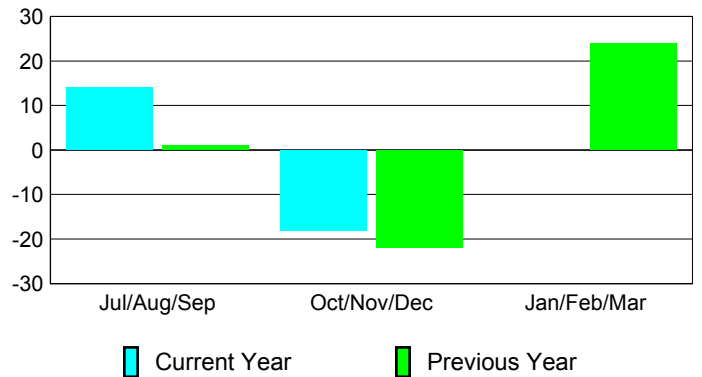

Comparison of Membership Gain/Loss

Current Year Compared to the Previous Year