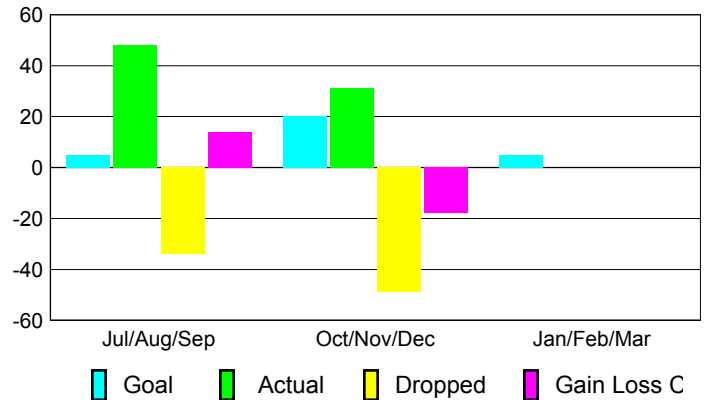

### Club Results 2012-2013

Goal, New, Dropped, Gain/Loss

## MEMBERSHIP

Membership Results  
2012-2013

Membership  
2011-2012

Month	Net Memb Goal	Actual New Memb	Actual Dropped Memb	Gain/Loss of Memb	Gain/Loss of Memb
Jul/Aug/Sep	5	48	-34	14	1
Oct/Nov/Dec	20	31	-49	-18	-22
Jan/Feb/Mar	5	0	0	0	24
<b>Totals</b>	<b>30</b>	<b>79</b>	<b>-83</b>	<b>-4</b>	<b>3</b>

### Membership Results 2012-2013

Goal, New, Dropped, Gain/Loss