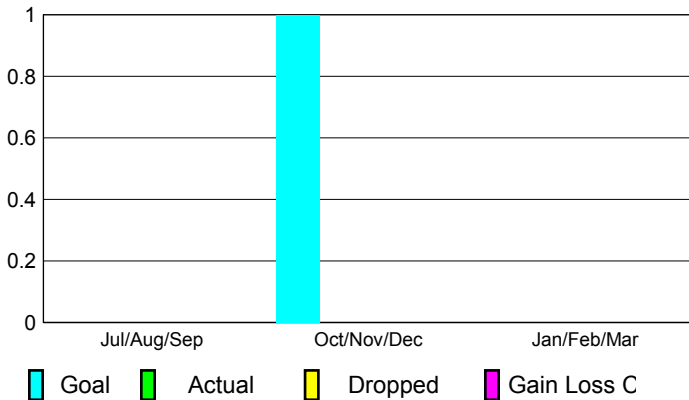

## CLUBS

Club Results  
2012-2013

Clubs  
2011-2012

Month	New Club Goal	Actual New Clubs	Actual Dropped Clubs	Gain/Loss of Clubs	Gain/Loss of Clubs
Jul/Aug/Sep	0	0	0	0	0
Oct/Nov/Dec	1	0	0	0	0
Jan/Feb/Mar	0	0	0	0	1
<b>Totals</b>	<b>1</b>	<b>0</b>	<b>0</b>	<b>0</b>	<b>1</b>

### Club Results 2012-2013

Goal, New, Dropped, Gain/Loss